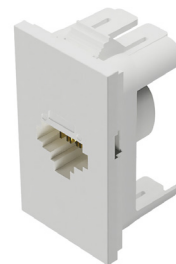

# qikFIT data / AV

OE Elsafe offer a wide range of QikFIT Data and AV cutouts and couplers designed to fit OE Elsafe power rails, table boxes, floor and ceiling boxes. All QikFIT modules simply click into the OE PRODIGY cable basket for fast installation. QikFIT can also be fitted directly into screens up to 3mm thick or when using a Thick Panel Frame can be installed into panels from 3mm to 14mm thick.

Once installed, QF5 tiles can be removed from the front to allow for easy replacement when reconfiguring or to allow access to the back of the tile for termination.

Data / AV tiles can be supplied with fully tested pre-terminated cables or alternatively the tiles can be provided with cutouts to accommodate all brands of data jacks including Clipsal style (referred to as AUNZ data jacks) and Keystone style data jacks.

OE Elsafe also offer QikFIT Data panels designed to fit industry standard cutouts. These panels are available pre moulded to accept 4 AUNZ data jacks without the need for an adaptor bezel or alternatively panels are available with two angle data bezels to allow for shallow cavity situations preventing tight bend radii.

## Cutout Dimension

QF5 Blank

QF5 DATA Cutout

QF5 VGA Cutout

QF5 HDMI Coupler

QF5 RJ45 Coupler

QF5 CAT Coupler

QF5 Keystone Cutout