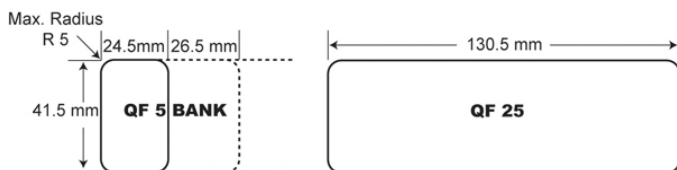

qikFIT data / AV

OE Elsafe offer a wide range of QikFIT Data and AV cutouts and couplers designed to fit OE Elsafe power rails, table boxes, floor and ceiling boxes. All QikFIT modules simply click into the OE PRODIGY cable basket for fast installation. QikFIT can also be fitted directly into screens up to 3mm thick or when using a Thick Panel Frame can be installed into panels from 3mm to 14mm thick.

Once installed, QF5 tiles can be removed from the front to allow for easy replacement when reconfiguring or to allow access to the back of the tile for termination.

Data / AV tiles can be supplied with fully tested pre-terminated cables or alternatively the tiles can be provided with cutouts to accommodate all brands of data jacks including Clipsal style (referred to as AUNZ data jacks) and Keystone style data jacks.

OE Elsafe also offer QikFIT Data panels designed to fit industry standard cutouts. These panels are available pre moulded to accept 4 AUNZ data jacks without the need for an adaptor bezel or alternatively panels are available with two angle data bezels to allow for shallow cavity situations preventing tight bend radii.

Blank tiles are also available to fit any cutout size or alternatively can be used for blanking purposes. Please contact our friendly OE Elsafe team for any other data requirements.

Cutout Dimension

QF5 Blank