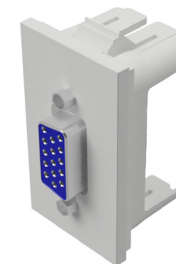

# qikFIT data / AV

OE Elsafe offer a wide range of QikFIT Data and AV cutouts and couplers designed to fit OE Elsafe power rails, table boxes, floor and ceiling boxes. All QikFIT modules simply click into the OE PRODIGY cable basket for fast installation. QikFIT can also be fitted directly into screens up to 3mm thick or when using a Thick Panel Frame can be installed into panels from 3mm to 14mm thick.

OE Elsafe also offer QikFIT Data panels designed to fit industry standard cutouts. These panels are available pre moulded to accept 4 AUNZ data jacks without the need for an adaptor bezel or alternatively panels are available with two angle data bezels to allow for shallow cavity situations preventing tight bend radii.

## Cutout Dimension

QF5 Blank

QF5 DATA Cutout

QF5 VGA Cutout

QF5 HDMI Coupler

QF5 RJ45 Coupler

QF5 CAT Coupler

QF5 Keystone Cutout