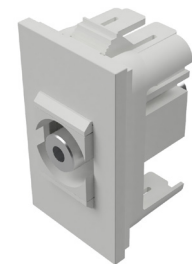

QF5 Stereo Coupler

Please enquire for other data/AV options