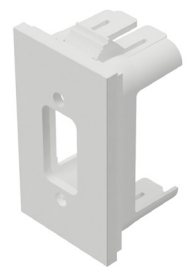

# qikFIT data / AV

OE Elsafe offer a wide range of QikFIT Data and AV cutouts and couplers designed to fit OE Elsafe power rails, table boxes, floor and ceiling boxes. All QikFIT modules simply click into the OE PRODIGY cable basket for fast installation. QikFIT can also be fitted directly into screens up to 3mm thick or when using a Thick Panel Frame can be installed into panels from 3mm to 14mm thick.

OE Elsafe also offer QikFIT Data panels designed to fit industry standard cutouts. These panels are available pre moulded to accept 4 AUNZ data jacks without the need for an adaptor bezel or alternatively panels are available with two angle data bezels to allow for shallow cavity situations preventing tight bend radii.

Blank tiles are also available to fit any cutout size or alternatively can be used for blanking purposes. Please contact our friendly OE Elsafe team for any other data requirements.

## Cutout Dimension

QF5 Blank

QF5 DATA Cutout

QF5 VGA Cutout

QF5 HDMI Coupler

QF5 RJ45 Coupler

QF5 CAT Coupler

QF5 Keystone Cutout